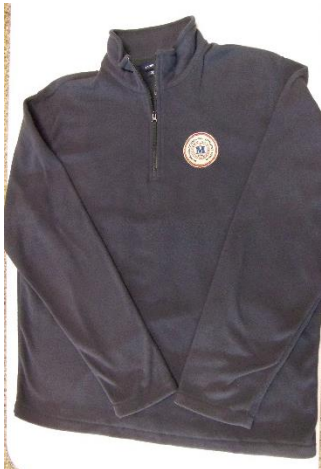

Basic School Uniform Items

All belts must be plain, dress type in black only. Kindergarten students are not required to wear a belt.

Required: burgundy school uniform shirt with logo in short or long sleeve. These items must be ordered through Caribe Ink and Thread or Lands' End.

Required: dark navy blue micro fleece half zip pullover with school logo from Lands' End or a dark navy blue crew sweatshirt with school logo from Caribe Ink & Thread or Lands' End.

Required: dark navy blue school uniform pants (belted). (Pants must be full cut, no tapered leg, tight fitting, skinny jean style pants or cargo pants.)